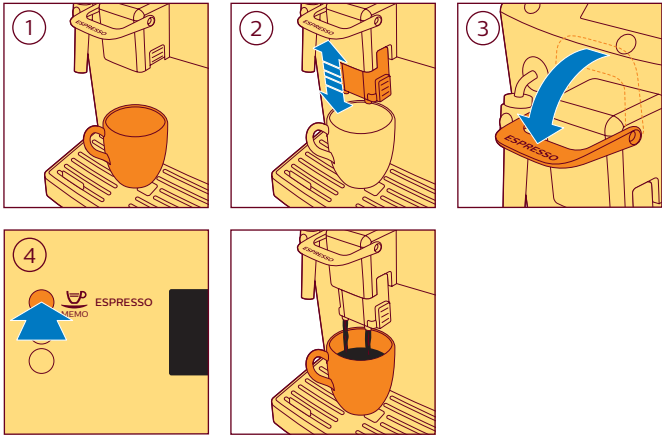

 ESPRESSO

 STEAM

PHILIPS

Super automatic
espresso machine

4000 series

EP4010

www.philips.com/coffee-care

 BEFORE FIRST USE