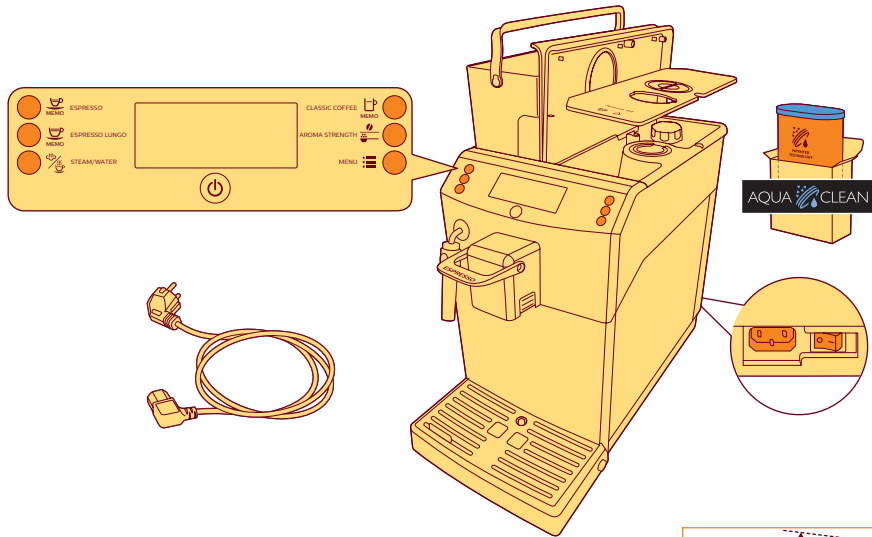

 ESPRESSO

 STEAM

PHILIPS

Super automatic
espresso machine

4000 series

EP4010

www.philips.com/coffee-care

 BEFORE FIRST USE