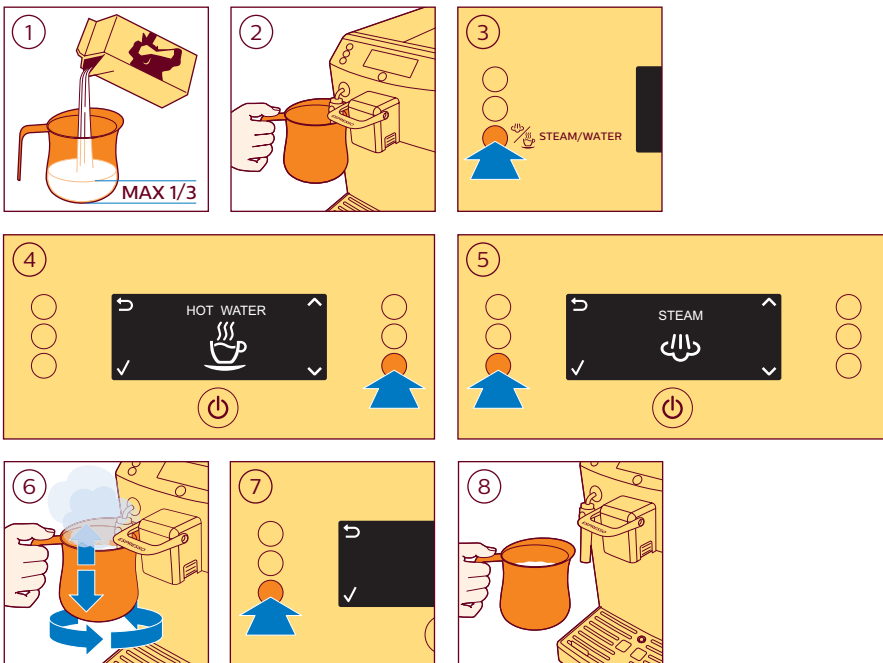

 ESPRESSO

 STEAM

PHILIPS

Super automatic
espresso machine

4000 series

EP4010

www.philips.com/coffee-care

 BEFORE FIRST USE