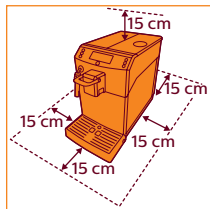

 ESPRESSO

 STEAM

PHILIPS

Super automatic
espresso machine

4000 series

EP4010

www.philips.com/coffee-care

 BEFORE FIRST USE